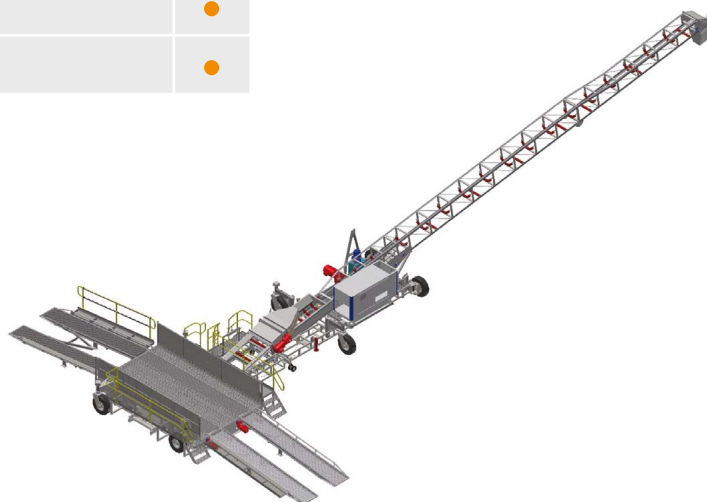

DUMP&GO!

"Big Roo"

BunkerStacker3000

The *BunkerStacker3000* “self-propelled” Drive Over Hopper (DOH) & Stacker is designed to make unloading grain from truck trailers into a bunker quick and easy.

Drive Over Hopper in operation – B-double trailer

Designed and manufactured at our South Australian facility the *BunkerStacker3000* is perfect for grain distributors and farmers with multiple bunker sites.

The *BunkerStacker3000* is quick and easy to transport. Essential design elements such as hydraulically operated jacks make set-up and manoeuvring a one man operation.

Self-propelled Drive Over Hopper & Stacker

Capacity: 600 TPH (22,000 bushels)

Powered by 110 kVA Genset

FEATURES

Self-propelled and controlled from operator platform situated at Underbelly Belt Conveyor (UBB)	●
DOH, UBB frame and Stacker all lock together so entire machine can be self-propelled at once	●
Generating set (Genset) provides power to DOH, UBB and Stacker	●
Genset on Stacker bolted on slide frame so it can be rolled in and out for easy maintenance	●
Genset comes with canopy for noise reducing properties	●
Electric motors on DOH augers, UBB and Stackers belt drives. Electrics on DOH and Stacker hard wired but plugged connections to Genset for ease of disassembly and transportation	●
Suitable for wheat and canola	●
Hydraulic jacks on DOH and Stacker for levelling machines	●
6 meters (19') long DOH allowing for "dump & go"	●
Pendant controls on Stacker	●
Fire extinguishers provided	●
Tarpaulin on DOH for weather protection	●

- EASY TO OPERATE
- SAFE
- QUICK TO SET UP
- QUICK TO TRANSPORT

Dump & Go - Drive Over Hopper

Stacker filling bunker

Outloading via BunkerStacker3000 fitted with surge hopper

Kilic Engineering
15 Birralee Road
Regency Park, SA 5010
Australia